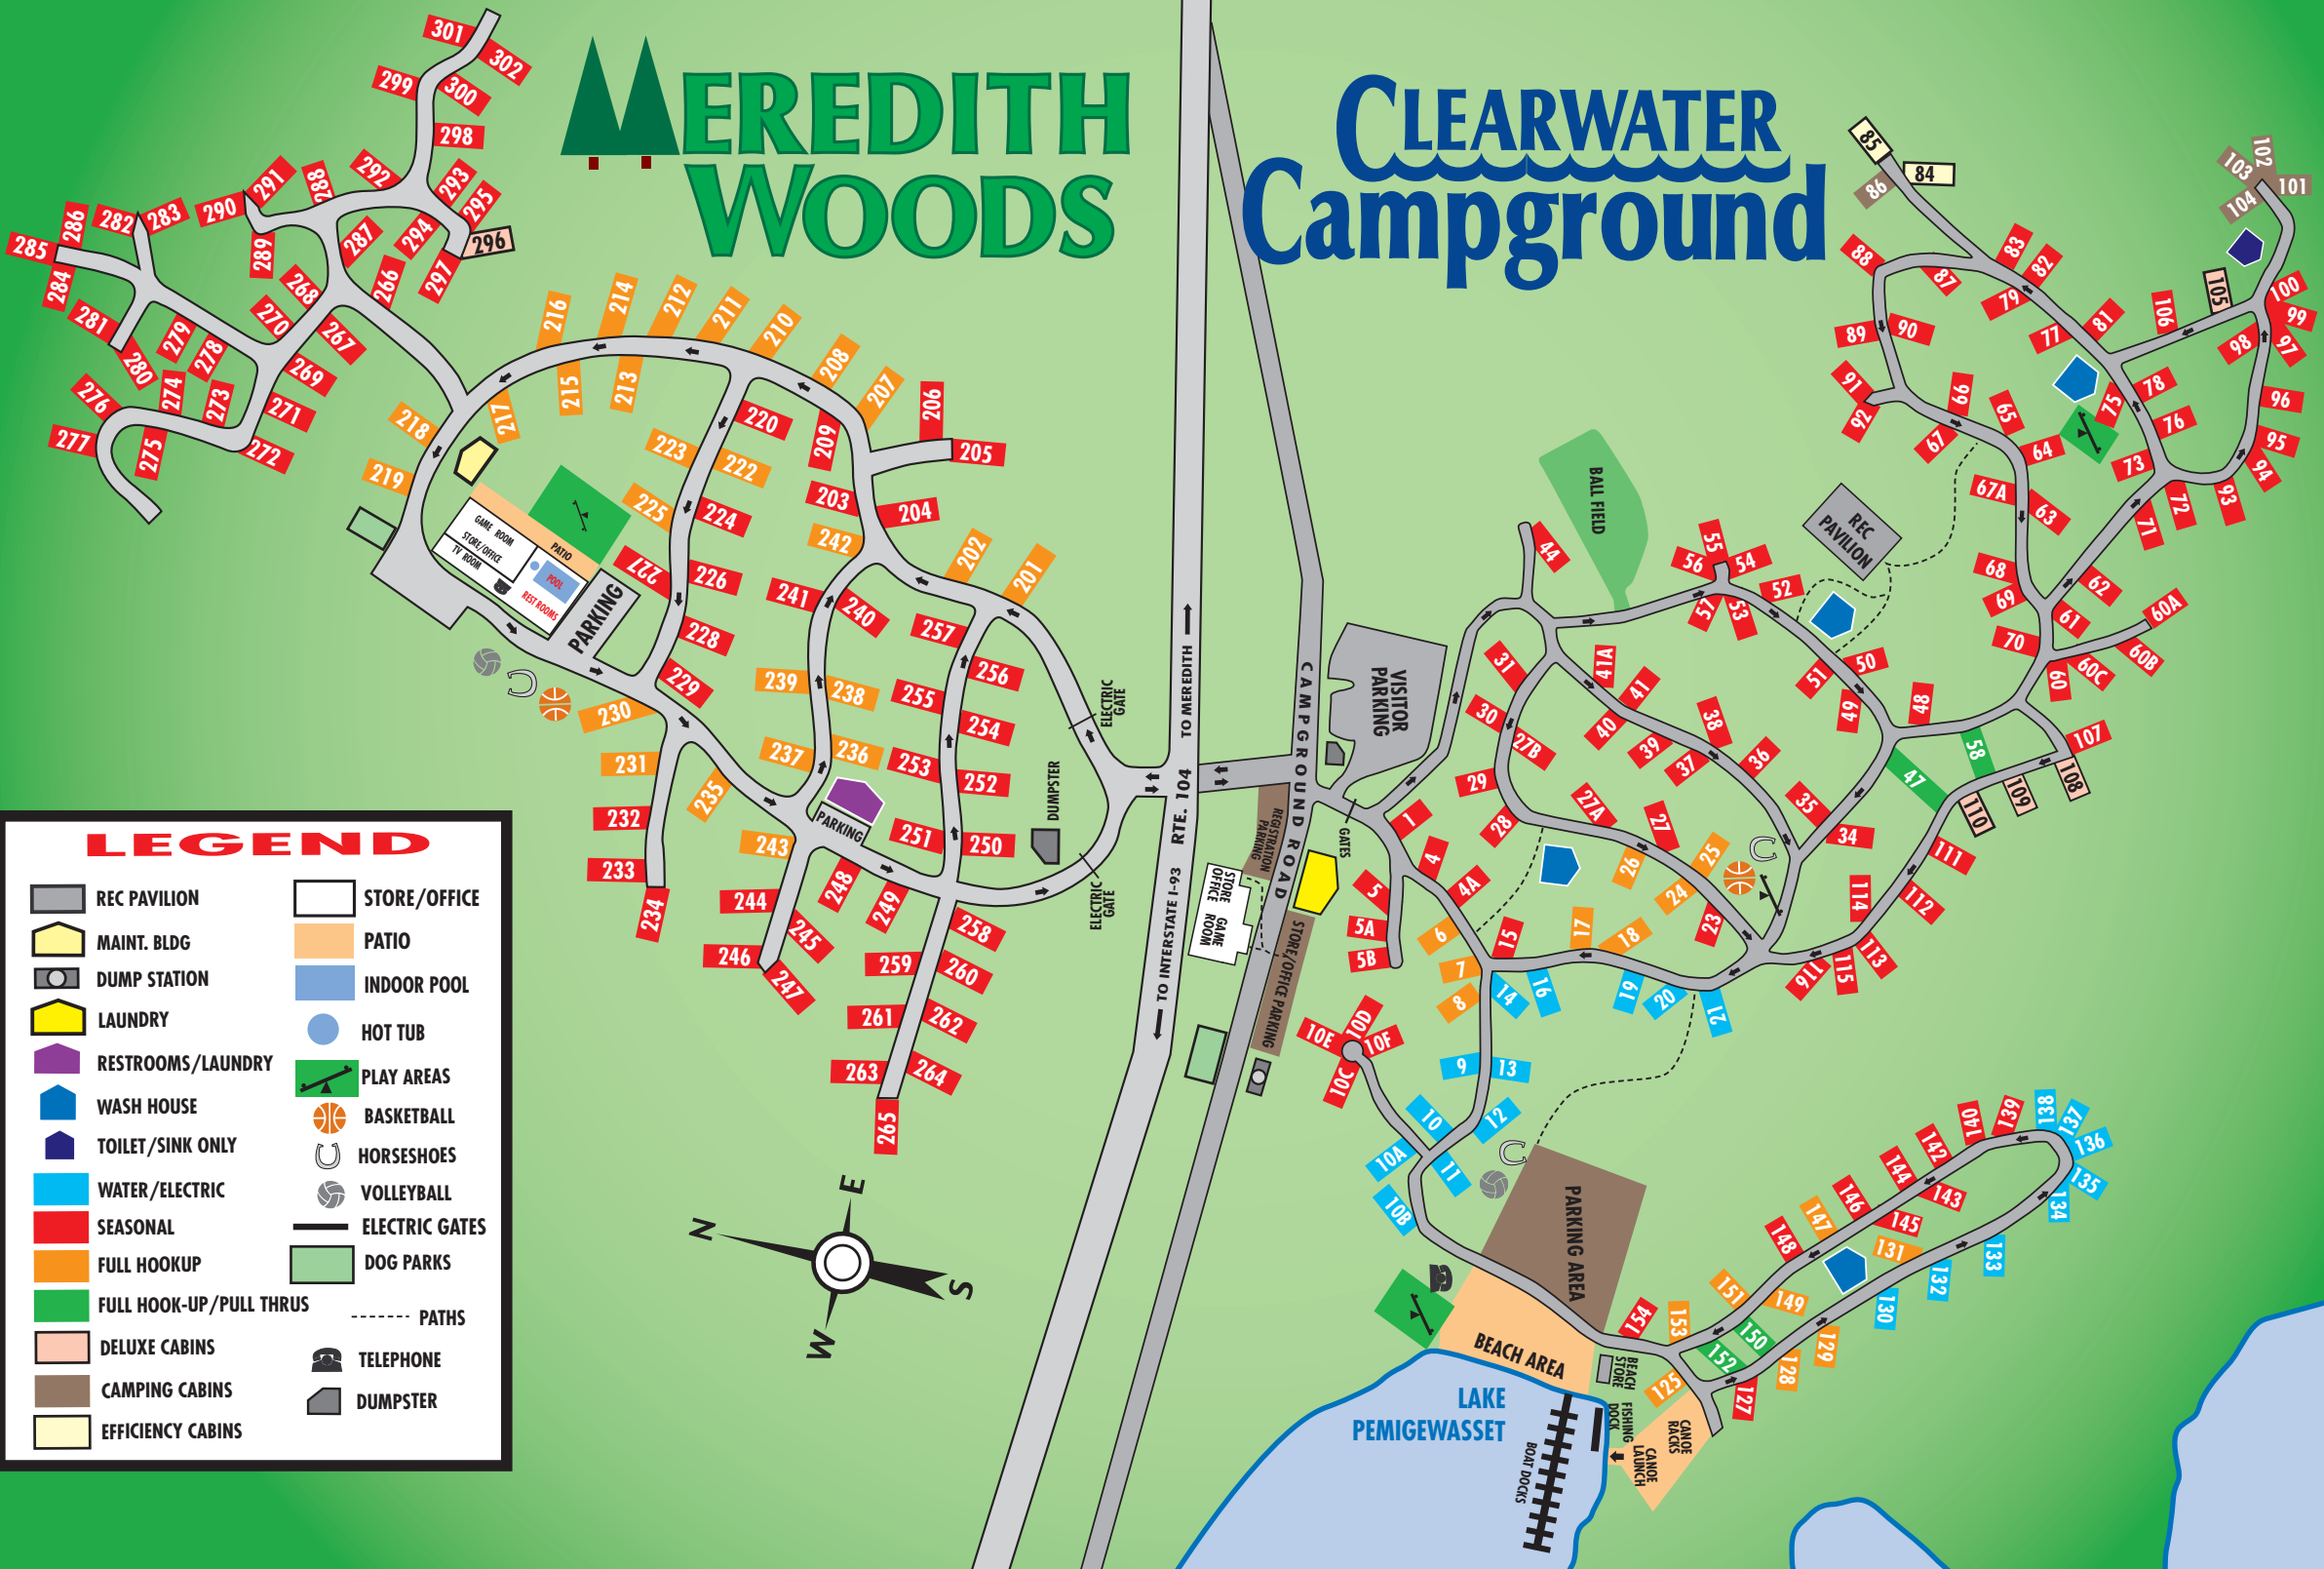

MEREDITH WOODS

CLEARWATER Campground

LEGEND

REC PAVILION	STORE/OFFICE
MAINT. BLDG	PATIO
DUMP STATION	INDOOR POOL
LAUNDRY	HOT TUB
RESTROOMS/LAUNDRY	PLAY AREAS
WASH HOUSE	BASKETBALL
TOILET/SINK ONLY	HORSESHOES
WATER/ELECTRIC	VOLLEYBALL
SEASONAL	ELECTRIC GATES
FULL HOOKUP	DOG PARKS
FULL HOOK-UP/PULL THRU	PATHS
DELUXE CABINS	TELEPHONE
CAMPING CABINS	DUMPSTER
EFFICIENCY CABINS	