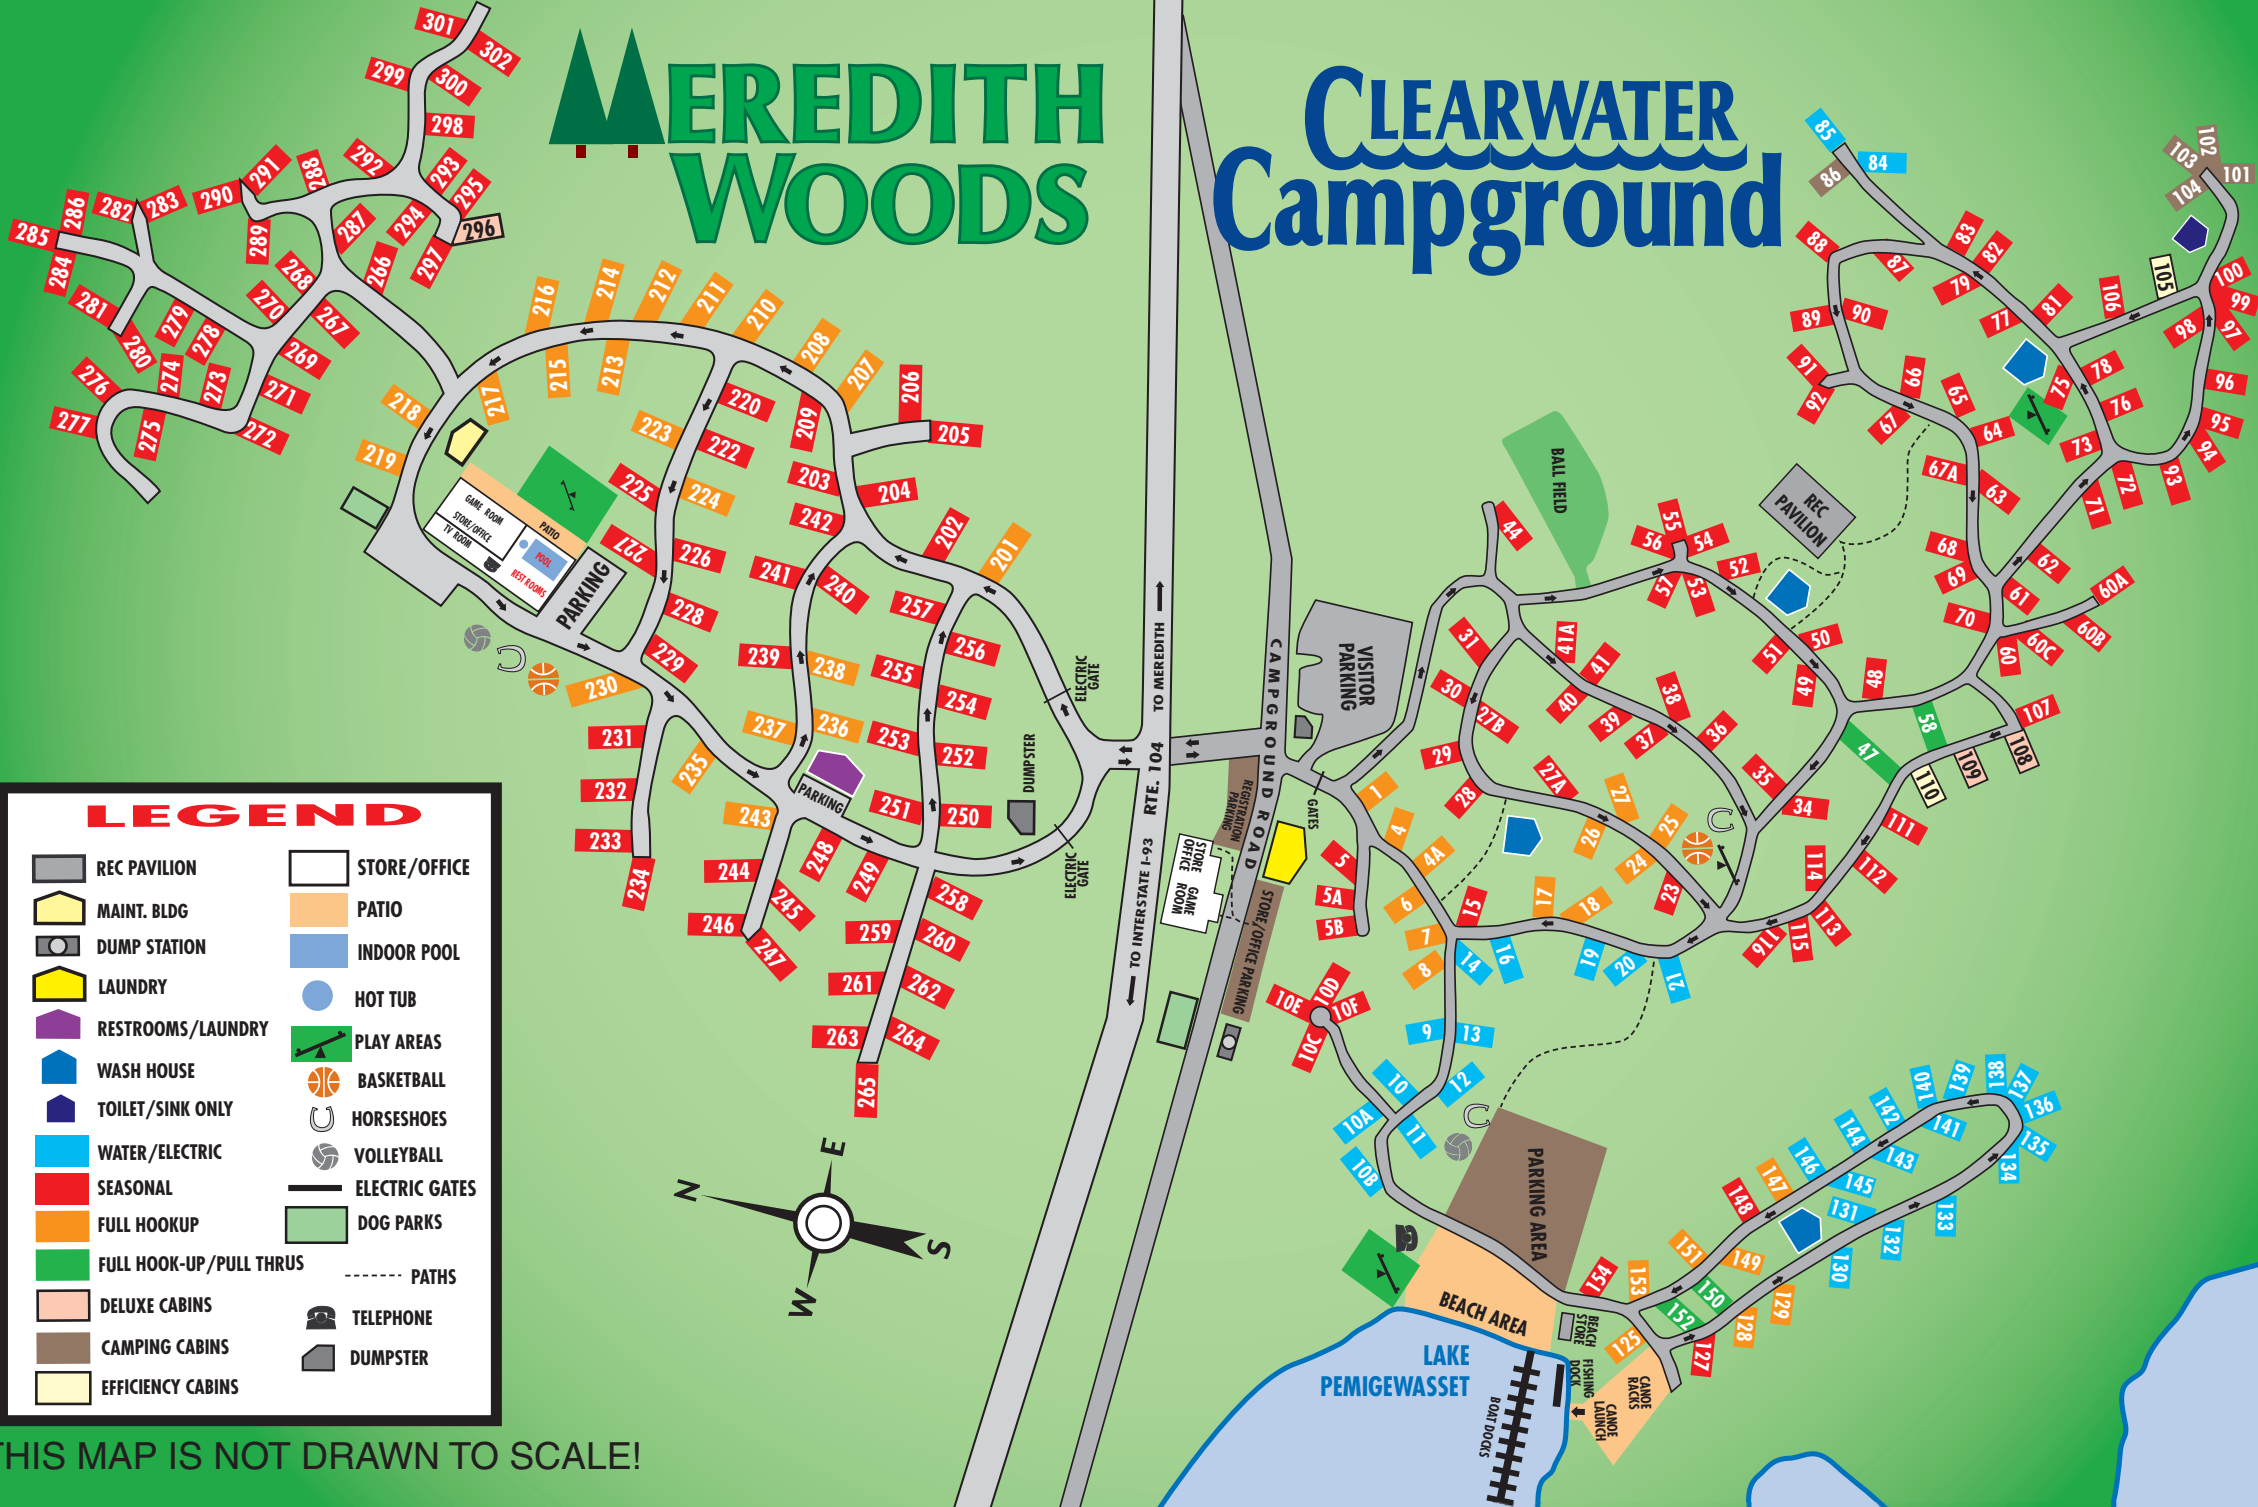

MEREDITH WOODS

CLEARWATER Campground

LEGEND

	REC PAVILION		STORE/OFFICE
	MAINT. BLDG		PATIO
	DUMP STATION		INDOOR POOL
	LAUNDRY		HOT TUB
	RESTROOMS/LAUNDRY		PLAY AREAS
	WASH HOUSE		BASKETBALL
	TOILET/SINK ONLY		HORSESHOES
	WATER/ELECTRIC		VOLLEYBALL
	SEASONAL		ELECTRIC GATES
	FULL HOOKUP		DOG PARKS
	FULL HOOK-UP/PULL THRU		PATHS
	DELUXE CABINS		TELEPHONE
	CAMPING CABINS		DUMPSTER
	EFFICIENCY CABINS		

NOTE: THIS MAP IS NOT DRAWN TO SCALE!